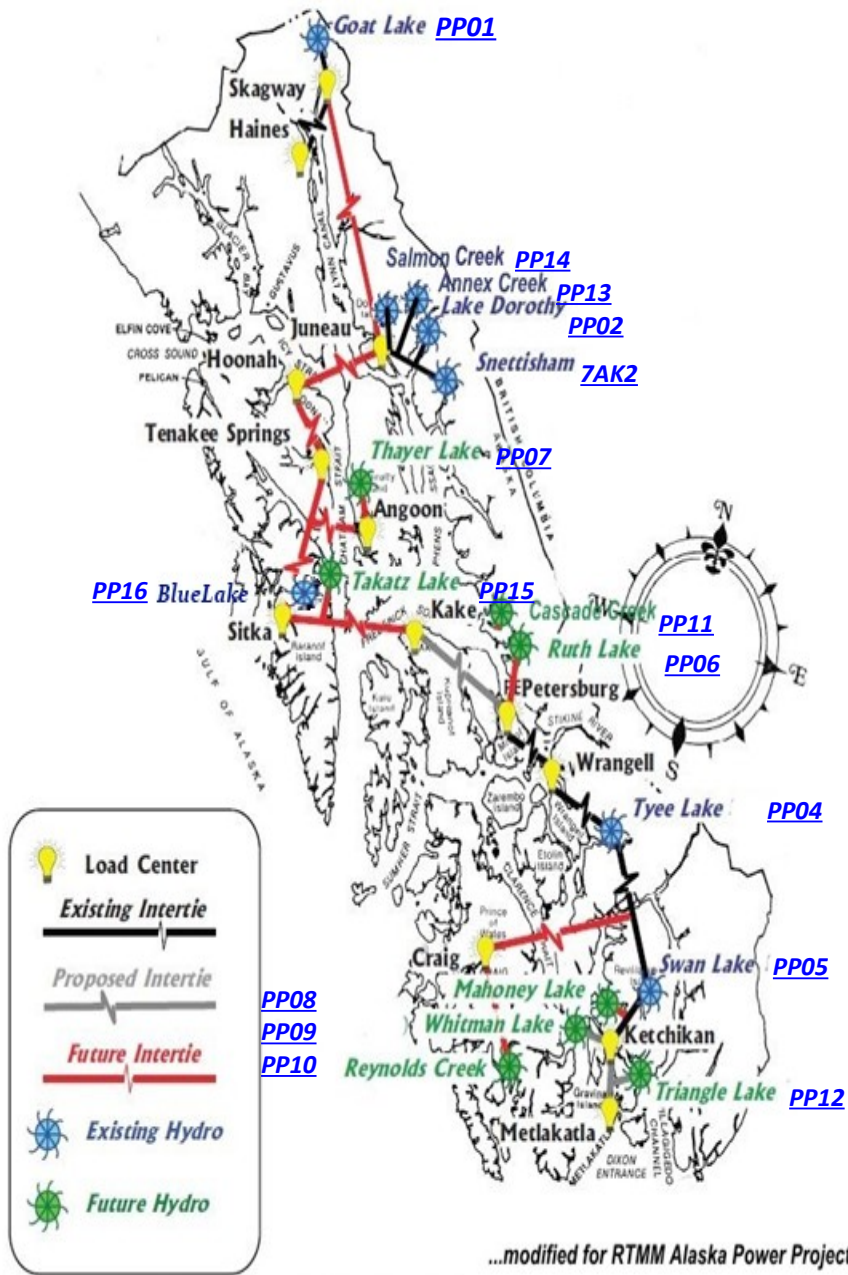

SOUTHEAST ALASKA ELECTRICAL INTERTIE

...click on ICAO Code for information about the object