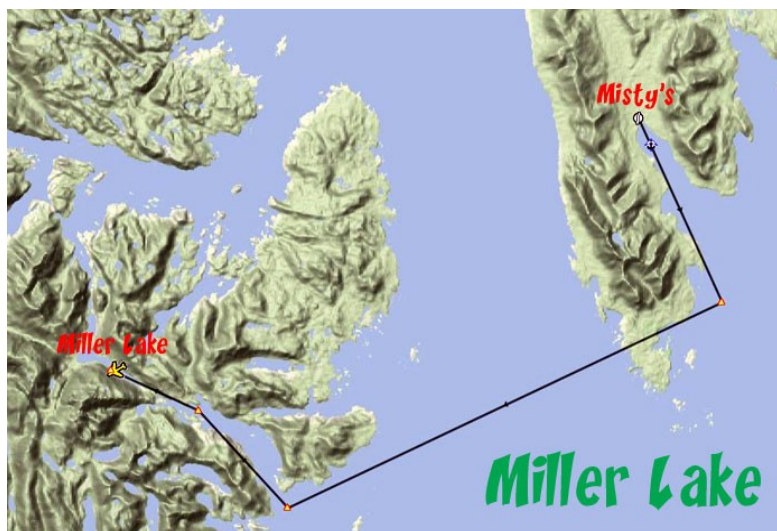

Miller Lake

for
Return to Misty Moorings by Doug Linn

Welcome to the Miller Lake Scenery Package.

This is just a small cabin on a nice sized lake tucked in between the mountains. Another beautiful place in the Misty Fjords area. This location is only a couple of miles from Dan's Hideaway, about 2 miles further on the flight plan and 3 miles from Aiken Creek, about 3 miles short on the flight plan. Flying to all three makes a nice floatplane trip.

This location is accessed only by float plane but a helicopter can land nearby and the folks can walk over the little bridge to the island where the cabin is located.

Instructions:

Included in the package is the flight plan (pln file), pictures of the location, and the scenery file in the "Miller Lake" folder. Place the Miller Lake folder in your Addon Scenery folder for FSX, go to FSX into the scenery library and activate the scenery.