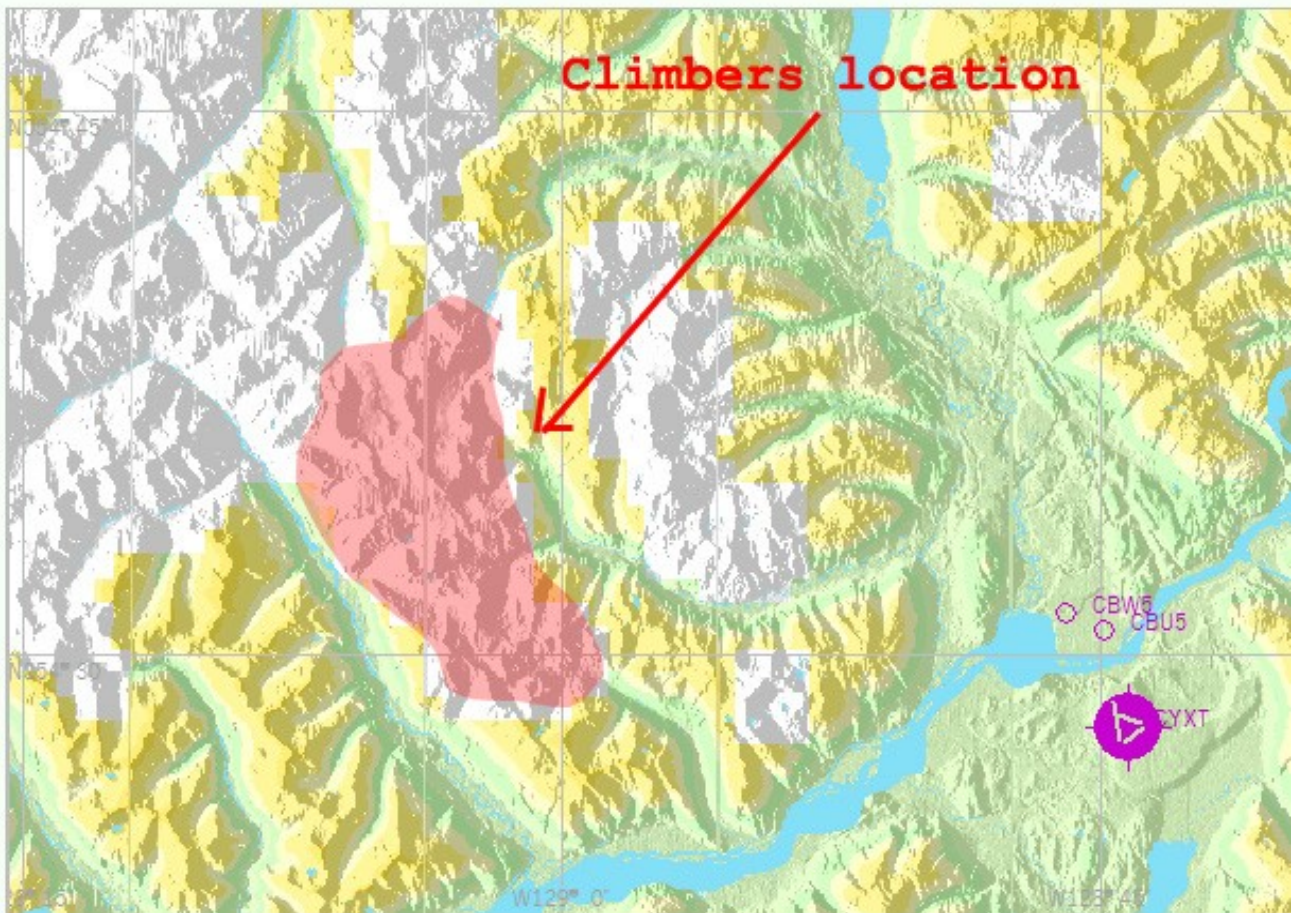

2- Legal stuff

This software is freeware and may be distributed only with permission of the author.
No commercial use is allowed.

This software is distributed without warranty of any kind either expressed or implied. The author and Return to Misty Moorings are not responsible, for any damage caused by this software.

That's all....? Yes !

Xavier « Fishbone » Carré for Return to Misty Moorings