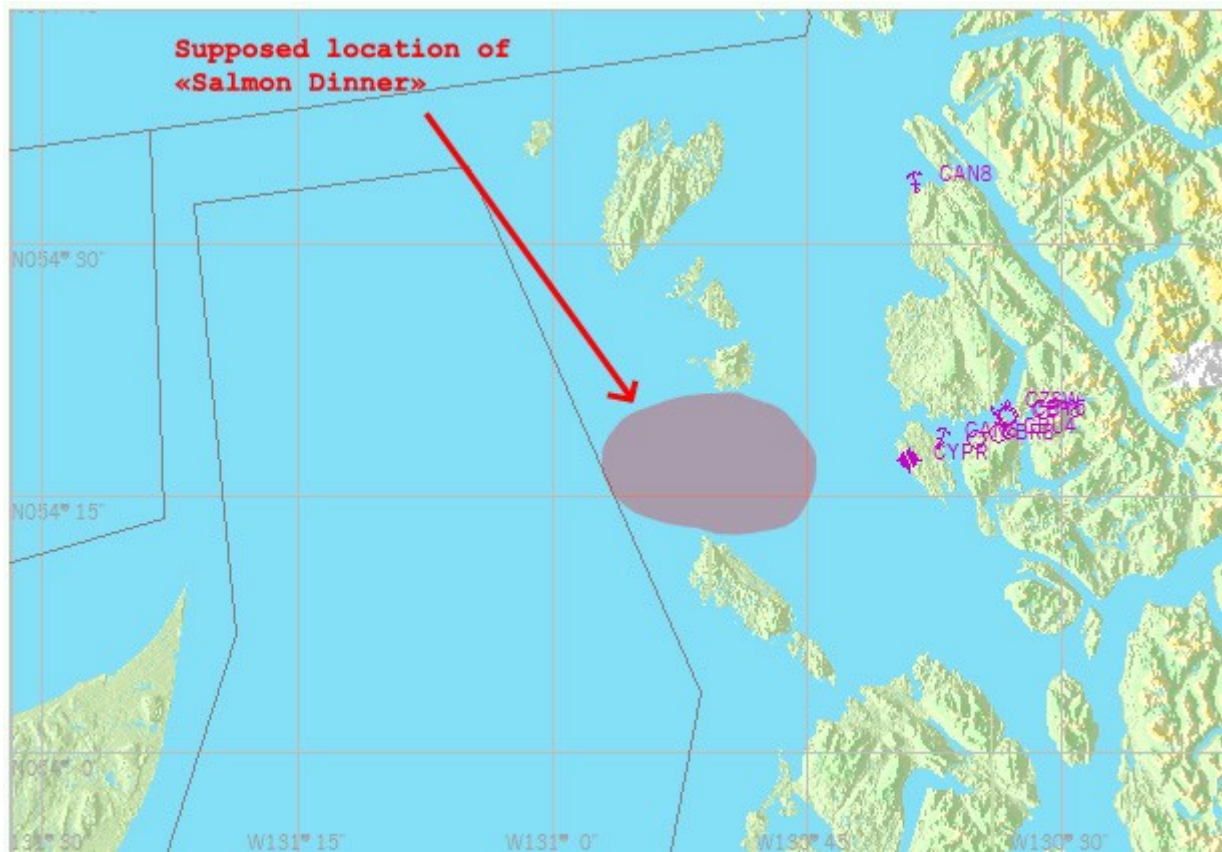

No commercial use is allowed.
This software is distributed without warranty of any kind either expressed or implied. The author and Return to Misty Moorings are not responsible, for any damage caused by this software.
That's all....? Yes !

Xavier « Fishbone » Carré for Return to Misty Moorings