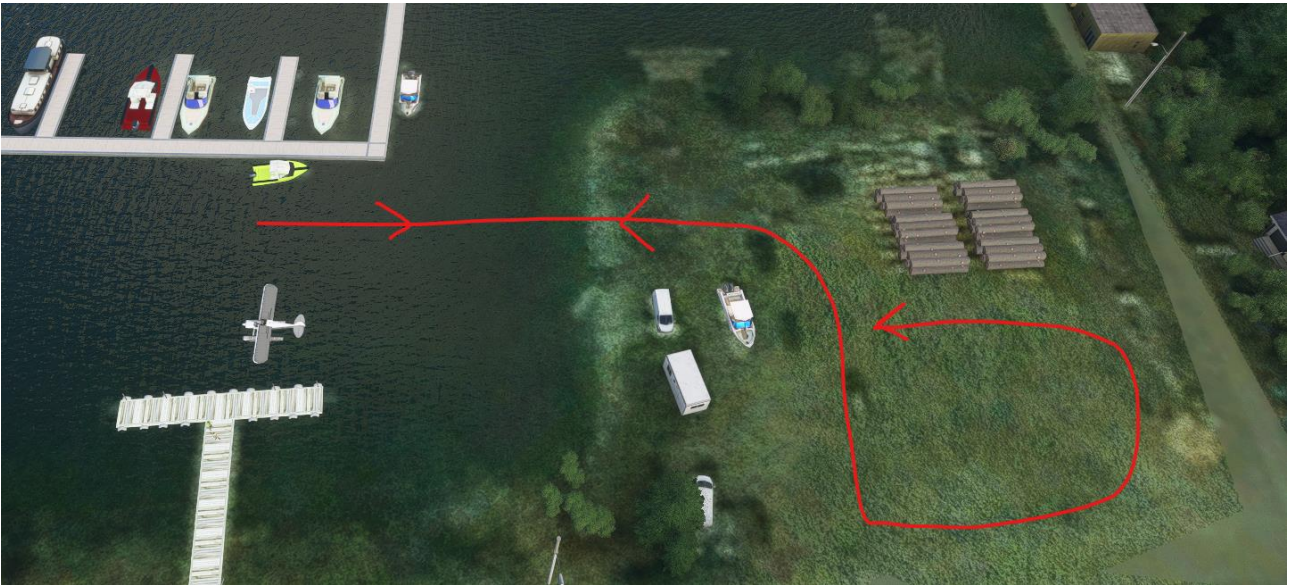

# Pelican – PEC

Pelican is a city in the Chichagof Island, Alaska, it is situated a few nm to the SSE of Cross Sound, in the Lisianski Inlet.

As of 2010 population is 88.

The local dock offers 1 small GA dock place. The exit is shallow and narrow, caution is to be used when exiting through the passage. Taxiing with lowered gear is a good idea.

Extra caution is required when operating under low light conditions as the breakwater is not lighted, be careful when maneuvering in and out.

The clearing to the N of the docking place can be used for amphibious ops and for a quick turn-around.

## COPYRIGHT AND LEGAL STATEMENTS

Return to Misty Moorings (RTMM) is a freeware site made up of a volunteer team that creates fascinating and beautiful scenery locations in the RTMM "area".

The RTMM area is currently defined as southern Alaska (bounded by Anchorage to the north and Homer to the west), southwestern British Columbia and western Washington state.